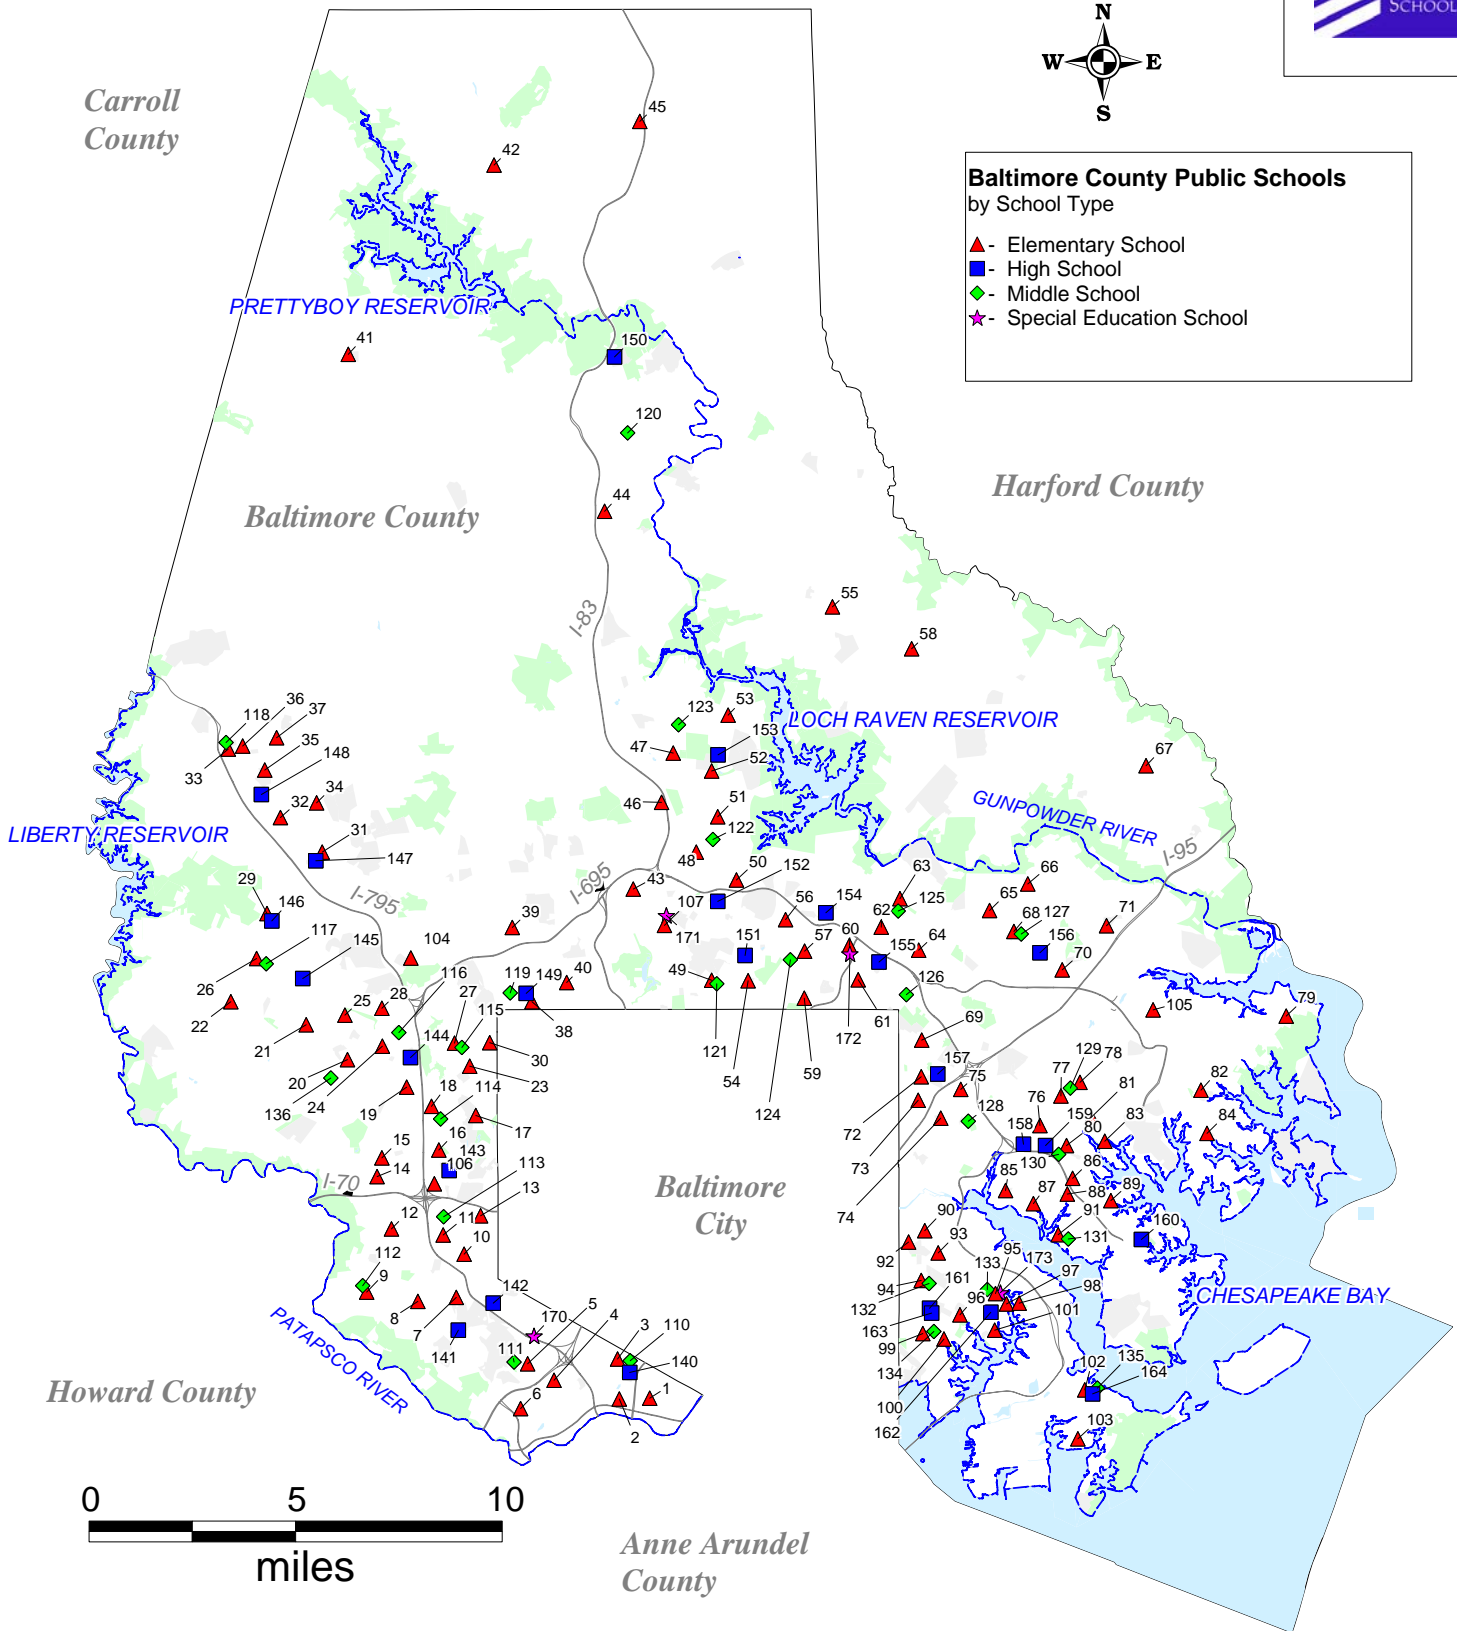

Baltimore County Public Schools

"Focused on Quality; Committed to Excellence"

Turn over page for a listing of schools.

Please visit us on the internet at <http://www.bcps.org>

| | Elementary Schools | | Elementary Schools | | Middle Schools | | High Schools |
|----|------------------------|-----|-----------------------------|-----|--------------------------|-----|----------------------------------|
| 1 | Baltimore Highlands ES | 55 | Jacksonville ES | 110 | Lansdowne MS | 140 | Lansdowne HS |
| 2 | Riverview ES | 56 | Cromwell Valley ES | 111 | Arbutus MS | 141 | Catonsville HS |
| 3 | Lansdowne ES | 57 | Pleasant Plains ES | 112 | Catonsville MS | 142 | Western Tech |
| 4 | Halethorpe ES | 58 | Carroll Manor ES | 113 | Southwest Academy MS | 143 | Woodlawn HS |
| 5 | Arbutus ES | 59 | Halstead Academy ES | 114 | Woodlawn MS | 144 | Milford Mill Academy HS |
| 6 | Relay ES | 60 | Oakleigh ES | 115 | Sudbrook Magnet MS | 145 | Randallstown HS |
| 7 | Catonsville ES | 61 | Villa Cresta ES | 116 | Old Court MS | 146 | New Town HS |
| 8 | Hillcrest ES | 62 | Harford Hills ES | 117 | Deer Park MS | 147 | Owings Mills HS |
| 9 | Westchester ES | 63 | Pine Grove ES | 118 | Franklin MS | 148 | Franklin HS |
| 10 | Westowne ES | 64 | Carney ES | 119 | Pikesville MS | 149 | Pikesville HS |
| 11 | Johnnycake ES | 65 | Seven Oaks ES | 120 | Hereford MS | 150 | Hereford HS |
| 12 | Woodbridge ES | 66 | Gunpowder ES | 121 | Dumbarton MS | 151 | Towson HS |
| 13 | Edmondson Heights ES | 67 | Kingsville ES | 122 | Ridgely MS | 152 | George Washington Carver Center |
| 14 | Chadwick ES | 68 | Perry Hall ES | 123 | Cockeysville MS | 153 | Dulaney HS |
| 15 | Dogwood ES | 69 | Fullerton ES | 124 | Loch Raven Academy MS | 154 | Loch Raven HS |
| 16 | Featherbed Lane ES | 70 | Joppa View ES | 125 | Pine Grove MS | 155 | Parkville HS |
| 17 | Powhatan ES | 71 | Chapel Hill ES | 126 | Parkville MS | 156 | Perry Hall HS |
| 18 | Woodmoor ES | 72 | Elmwood ES | 127 | Perry Hall MS | 157 | Overlea HS |
| 19 | Hebbsville ES | 73 | McCormick ES | 128 | Golden Ring MS | 158 | Eastern Tech |
| 20 | Winfield ES | 74 | Red House Run ES | 129 | Middle River MS | 159 | Kenwood HS |
| 21 | Randallstown ES | 75 | Shady Spring ES | 130 | Stemmers Run MS | 160 | Chesapeake HS |
| 22 | Hernwood ES | 76 | Orems ES | 131 | Deep Creek MS | 161 | Dundalk HS |
| 23 | Campfield Center | 77 | Victory Villa ES | 132 | Holabird MS | 162 | Patapsco HS |
| 24 | Scotts Branch ES | 78 | Glenmar ES | 133 | General John Stricker MS | 163 | Sollers Point Tech |
| 25 | Church Lane ES | 79 | Oliver Beach ES | 134 | Dundalk MS | 164 | Sparrows Point HS |
| 26 | Deer Park ES | 80 | Middlesex ES | 135 | Sparrows Point MS | | |
| 27 | Bedford ES | 81 | Martin Boulevard ES | 136 | Windsor Mill MS | | Special Education Schools |
| 28 | Winand ES | 82 | Chase ES | | | 170 | Maiden Choice Center |
| 29 | New Town ES | 83 | Hawthorne ES | | | 171 | Ridge Ruxton School |
| 30 | Milbrook ES | 84 | Seneca ES | | | 172 | White Oak School |
| 31 | Owings Mills ES | 85 | Essex ES | | | 173 | Battle Monument School |
| 32 | Cedarmere ES | 86 | Mars Estates ES | | | | |
| 33 | Franklin ES | 87 | Sussex ES | | | | |
| 34 | Timber Grove ES | 88 | Deep Creek ES | | | | |
| 35 | Reisterstown ES | 89 | Middleborough ES | | | | |
| 36 | Chatsworth School | 90 | Colgate ES | | | | |
| 37 | Glyndon ES | 91 | Sandalwood ES | | | | |
| 38 | Wellwood ES | 92 | Eastwood Center | | | | |
| 39 | Fort Garrison ES | 93 | Berkshire ES | | | | |
| 40 | Summit Park ES | 94 | Norwood ES | | | | |
| 41 | Fifth District ES | 95 | Charlesmont ES | | | | |
| 42 | Prettyboy ES | 96 | Grange ES | | | | |
| 43 | Riderwood ES | 97 | Bear Creek ES | | | | |
| 44 | Sparks ES | 98 | Battle Grove ES | | | | |
| 45 | Seventh District ES | 99 | Dundalk ES | | | | |
| 46 | Pinewood ES | 100 | Logan ES | | | | |
| 47 | Padonia ES | 101 | Sandy Plains ES | | | | |
| 48 | Lutherville ES | 102 | Edgemere ES | | | | |
| 49 | Rodgers Forge ES | 103 | Chesapeake Terrace ES | | | | |
| 50 | Hampton ES | 104 | Woodholme ES | | | | |
| 51 | Timonium ES | 105 | Vincent Farm ES | | | | |
| 52 | Pot Spring ES | 106 | Imagine Discover Charter ES | | | | |
| 53 | Warren ES | 107 | West Towson ES | | | | |
| 54 | Stoneleigh ES | | | | | | |