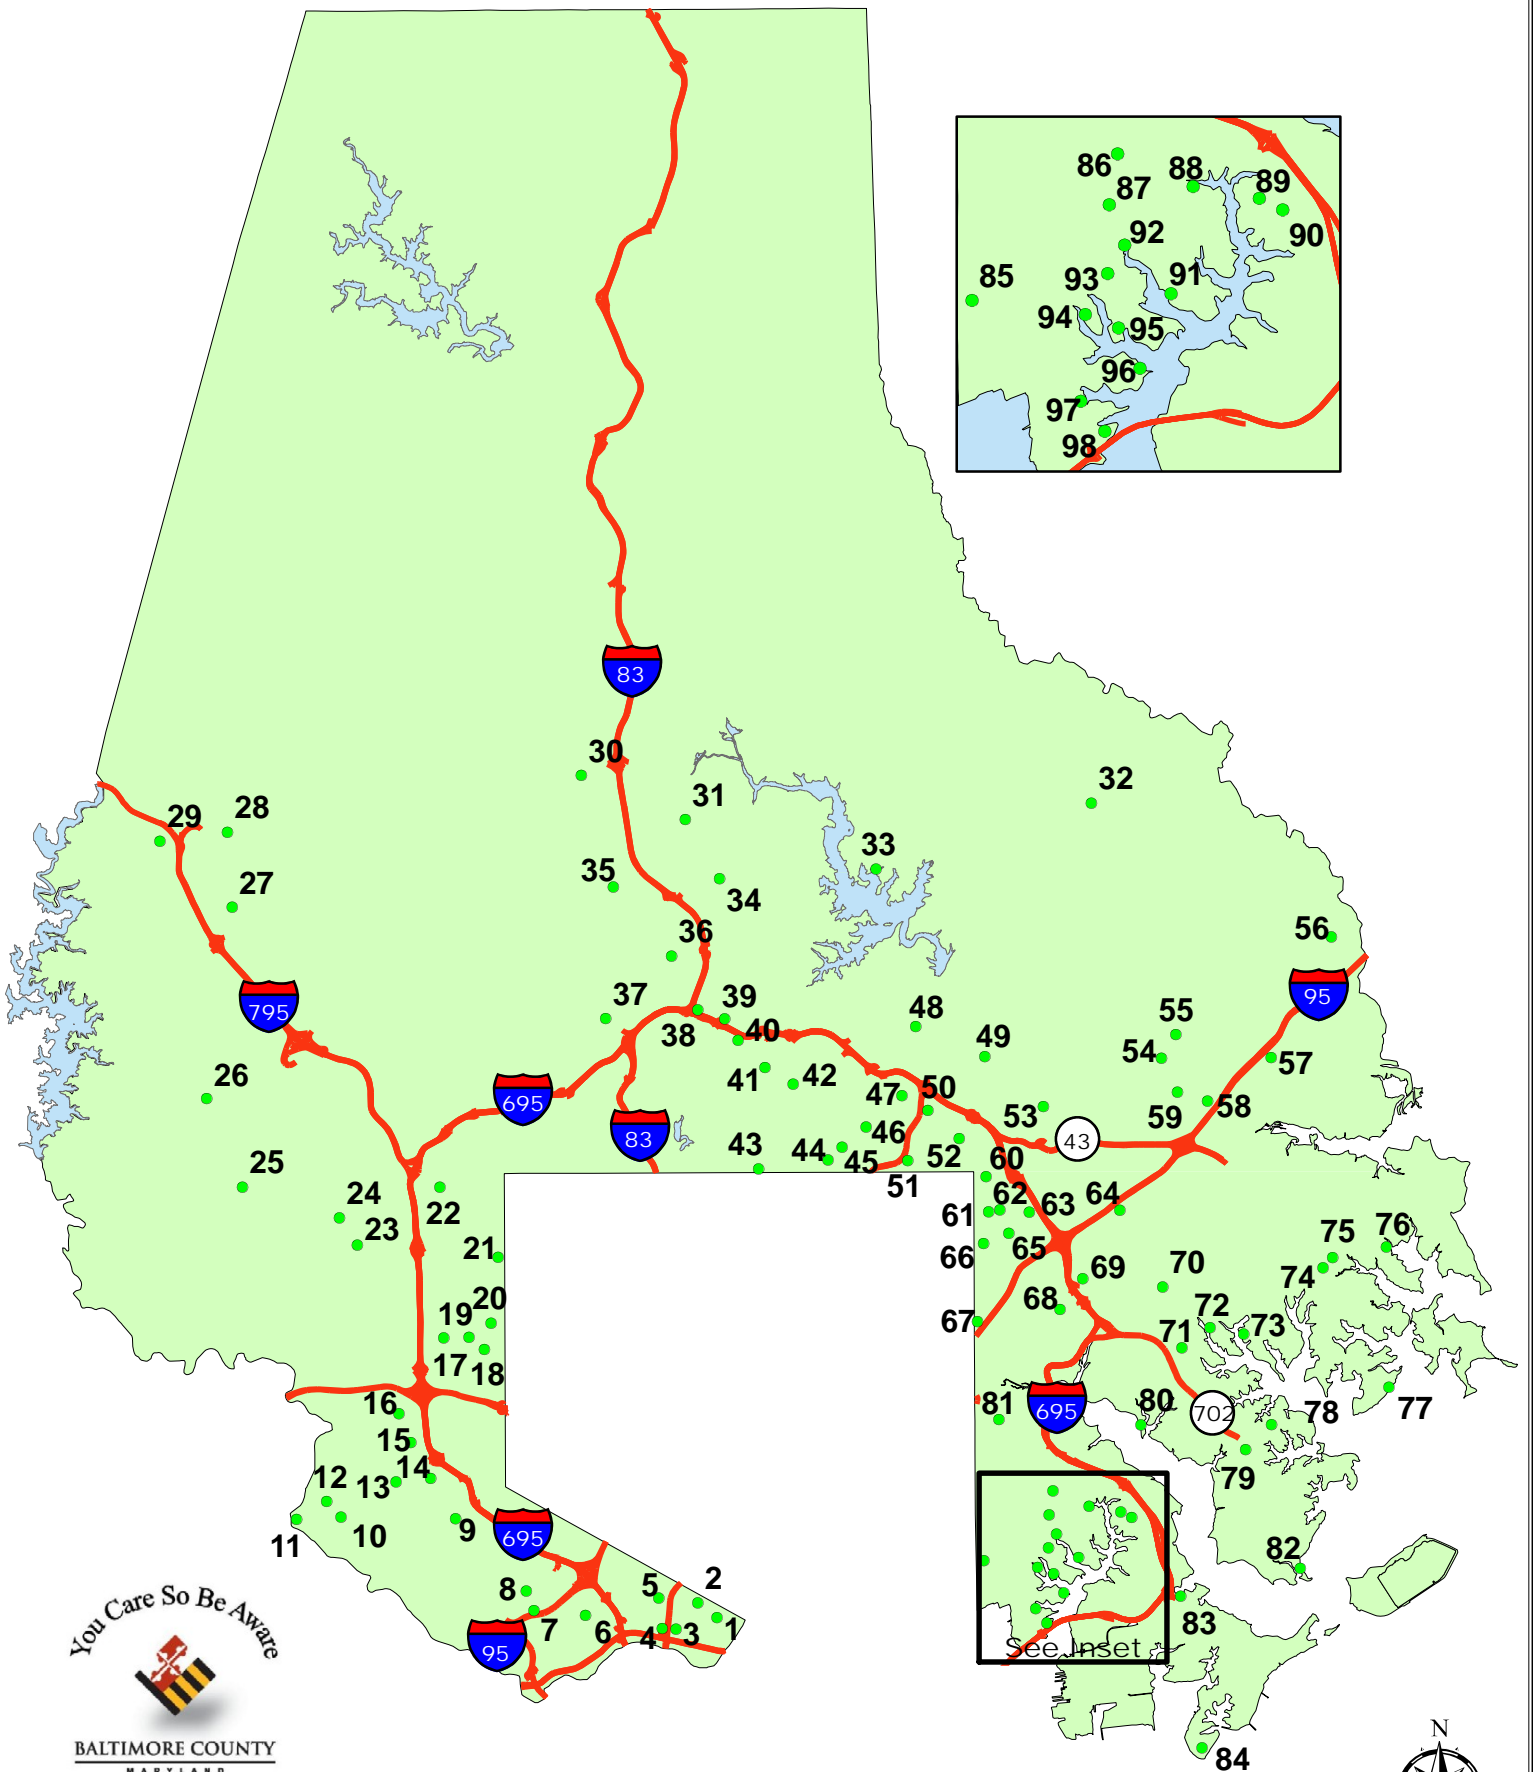

# MAJOR BALTIMORE COUNTY PARKS

BALTIMORE COUNTY  
MARYLAND  
Department of  
Recreation and Parks

0 1 2 4 6 8 Miles