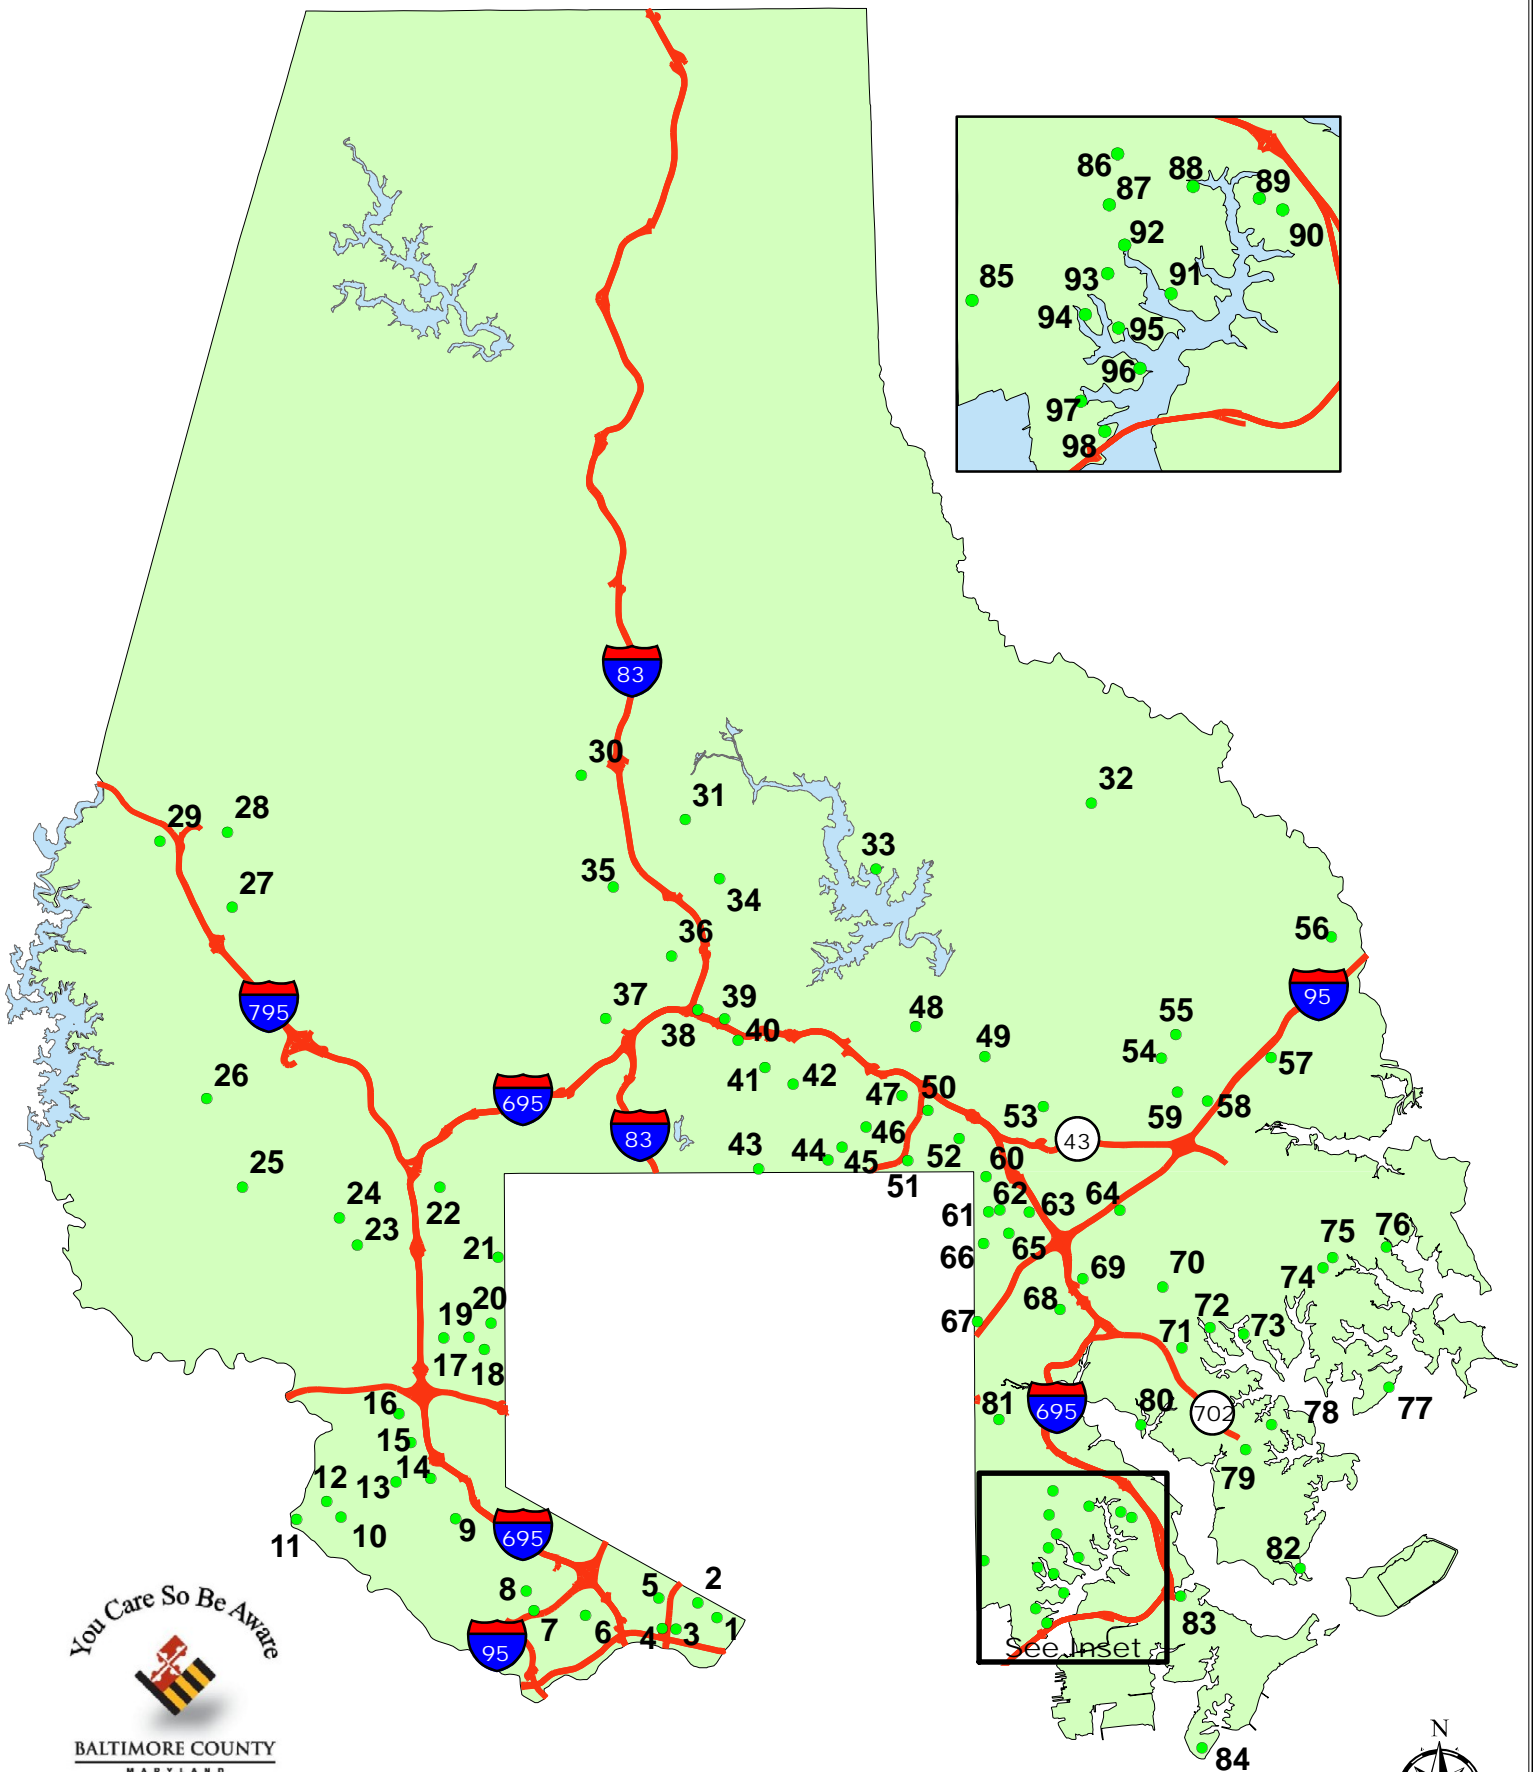

MAJOR BALTIMORE COUNTY PARKS

BALTIMORE COUNTY
MARYLAND
Department of
Recreation and Parks

0 1 2 4 6 8 Miles